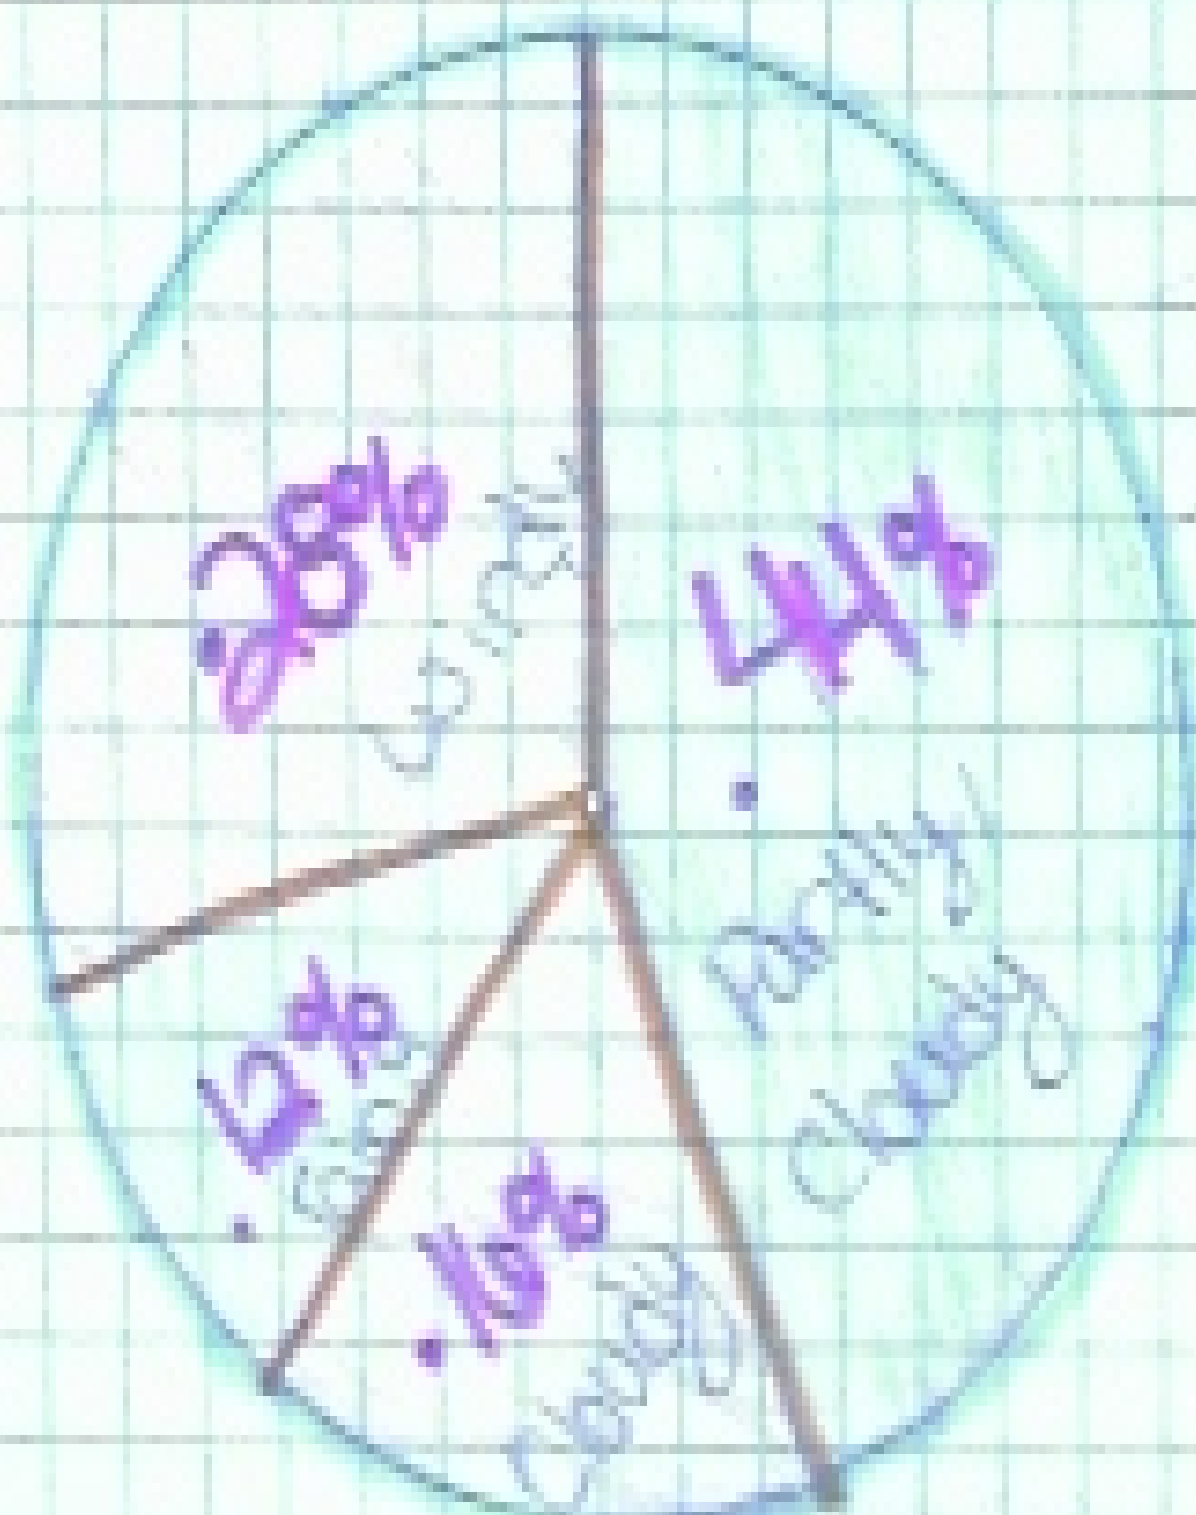

Boston

Seafood

KEY - **Orange** = High temperature
Blue = Low temperature
Pink = Average temperature

Temperatures of Boston in a year

0 1 2 3 4 5 6 7 8 9 10 11 12

Amount of days for each month

OR DAYS

Maximum days = 31
 Minimum days = 28

Weather	tally	frequency
Sunny		0
Cloudy		4
Windy		7
Partly cloudy		11
rainy		3

Weather in Boston

Weather's data

	Mean	Median
High temp.	59.3	50
Low temp	43.75	43.5
Avg. Temp.	51.66	51