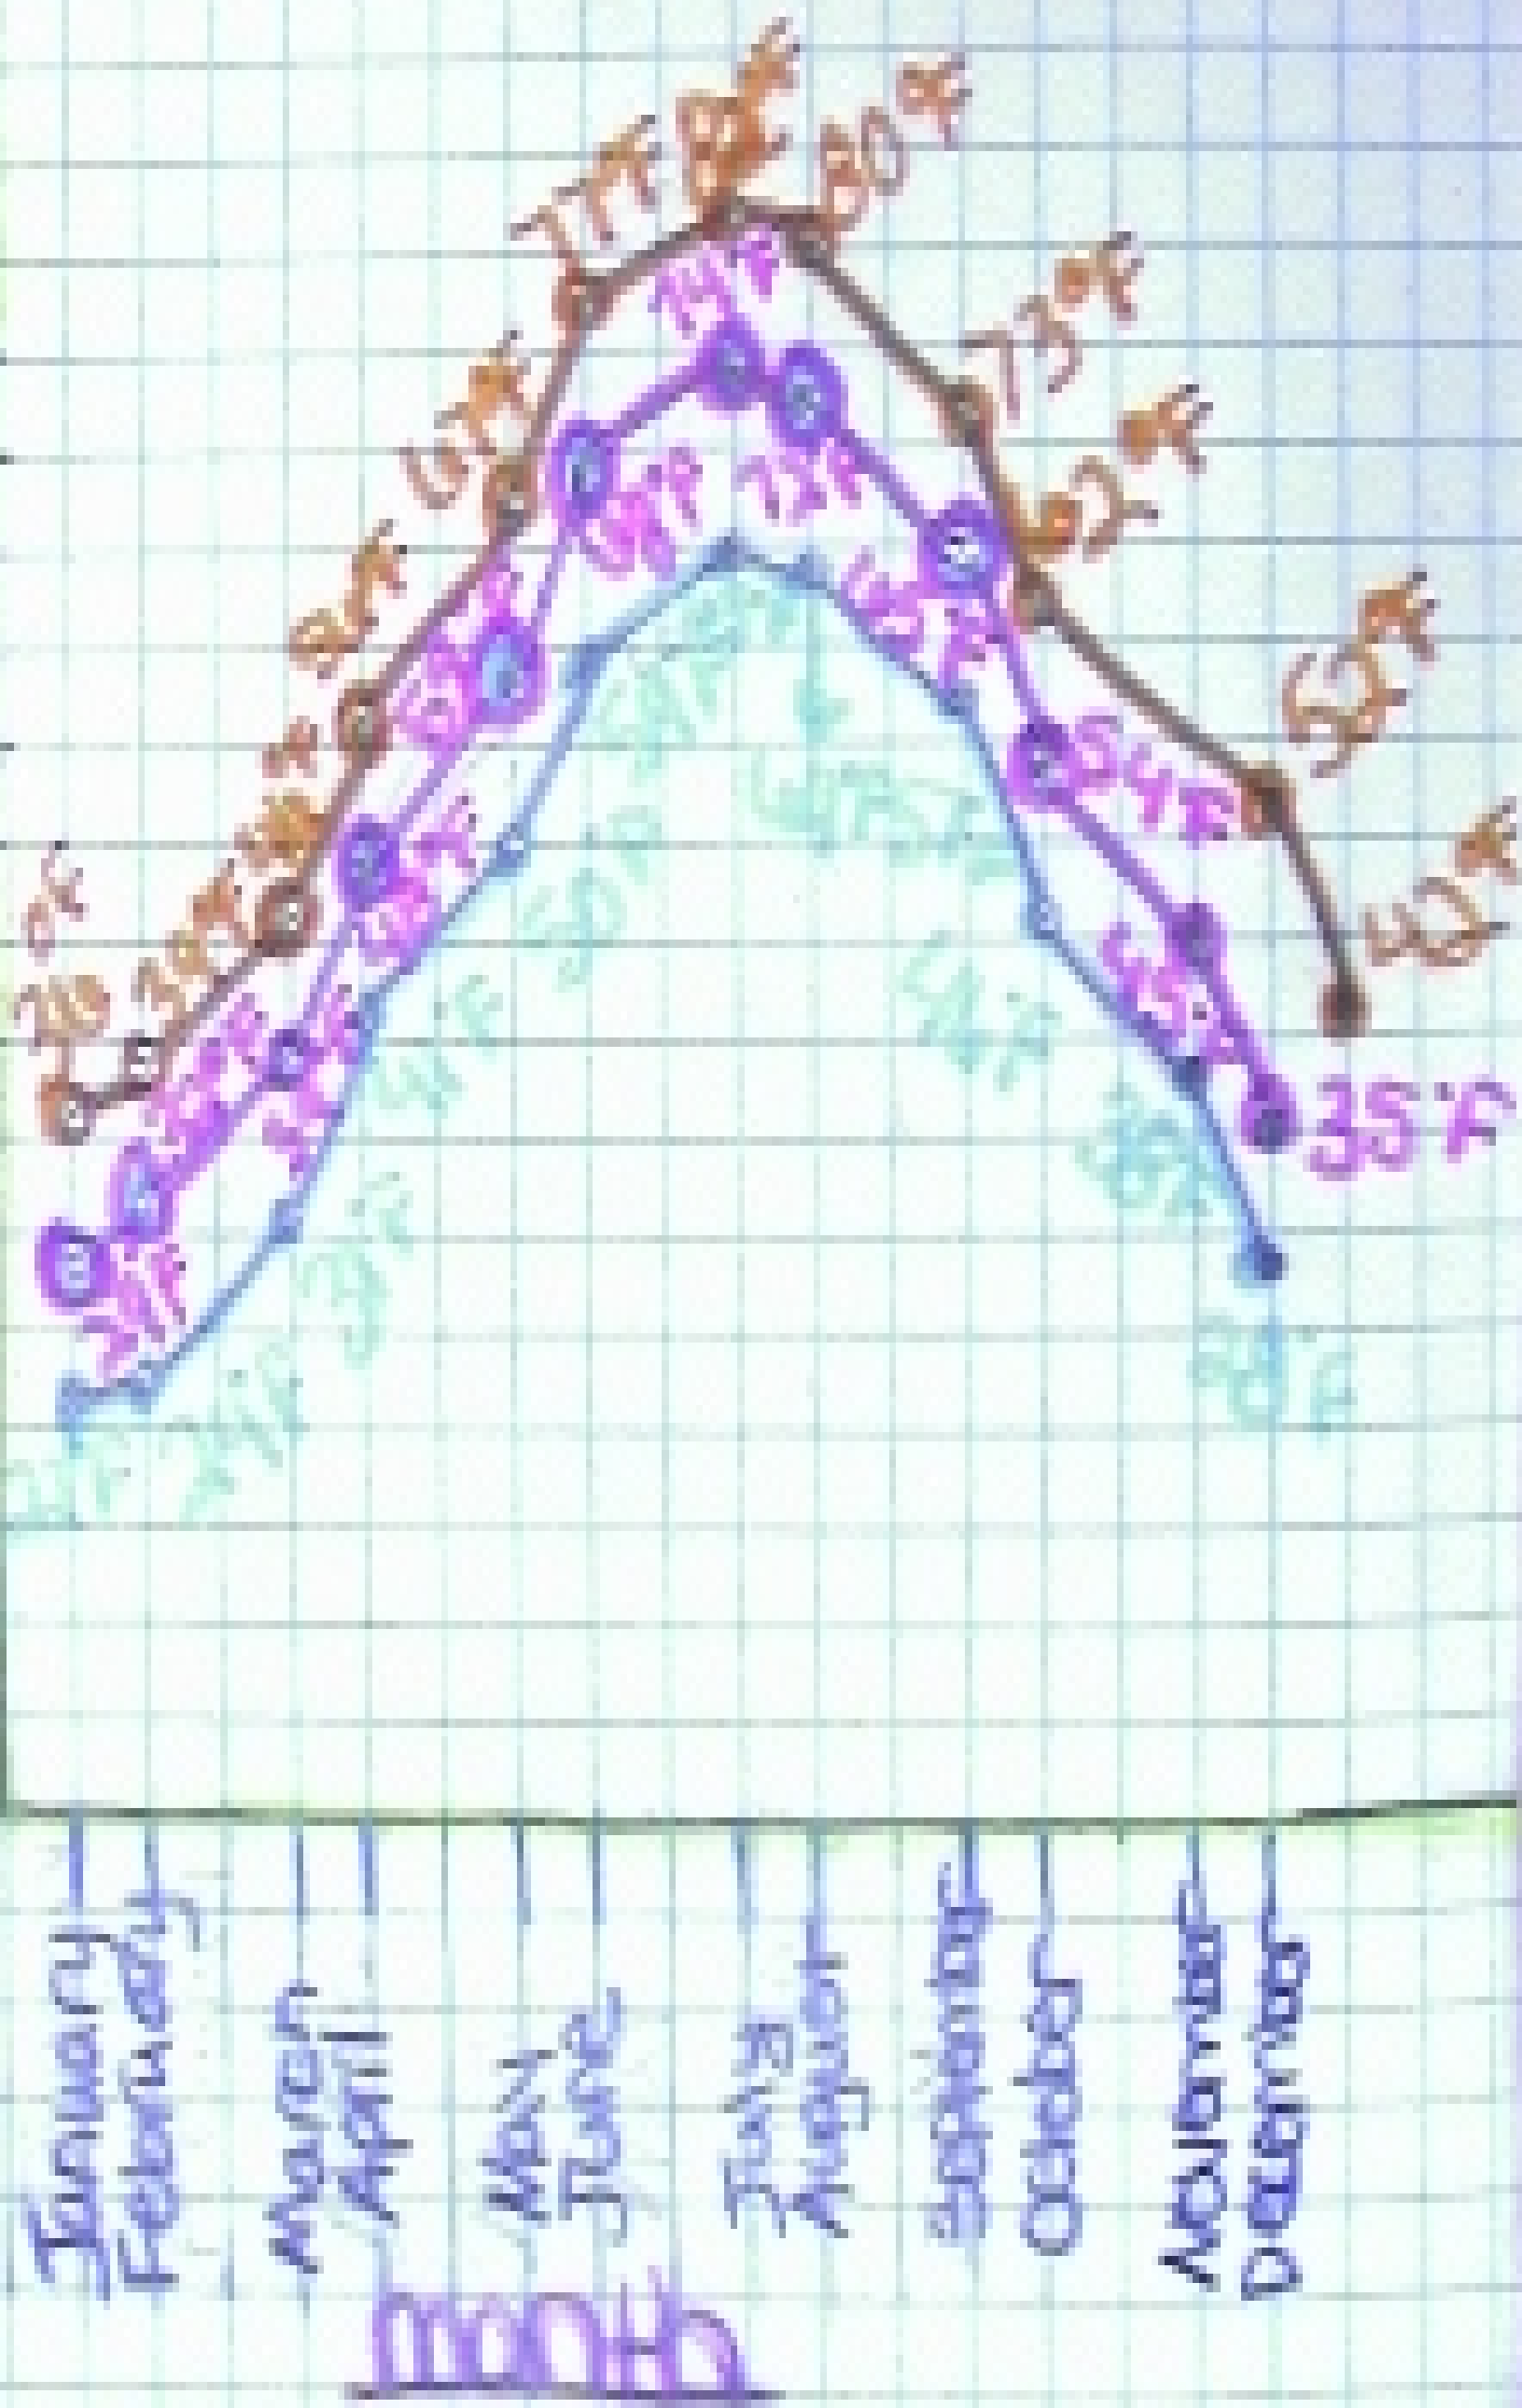

Boston

Seafood

KEY - **Orange** = High temperature
Blue = Low temperature
Pink = Average temperature

Temperatures of Boston in a year

0 1 2 3 4 5 6 7 8 9 10 11 12

Amount of days for each month

OR DAYS

Maximum days = 31
 Minimum days = 28

Weather	tally	frequency
Sunny		0
Cloudy		4
Windy		7
Partly cloudy		11
rainy		3

Weather in Boston

Weather's data

	Mean	Median
High temp.	59.3	50
Low temp	43.75	43.5
Avg. Temp.	51.66	51